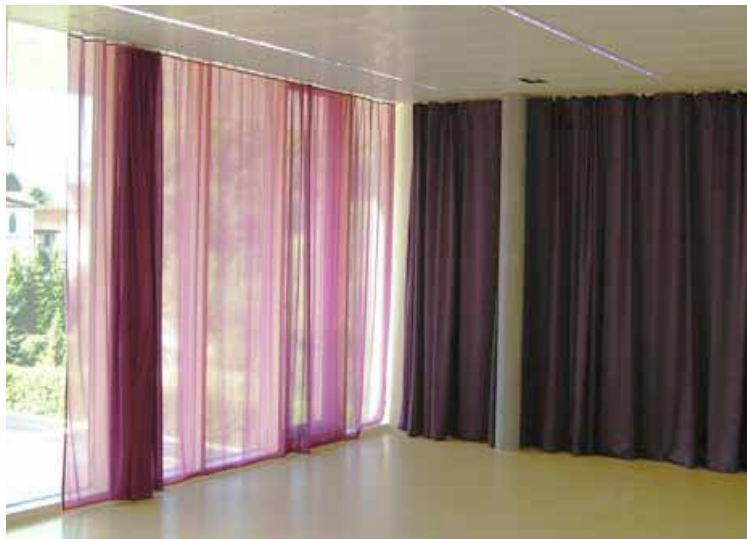

création **baumann**

Création Baumann
Weberei und Färberei AG
CH-4901 Langenthal
+41 62 919 62 62
mail@creationbaumann.com
www.creationbaumann.com