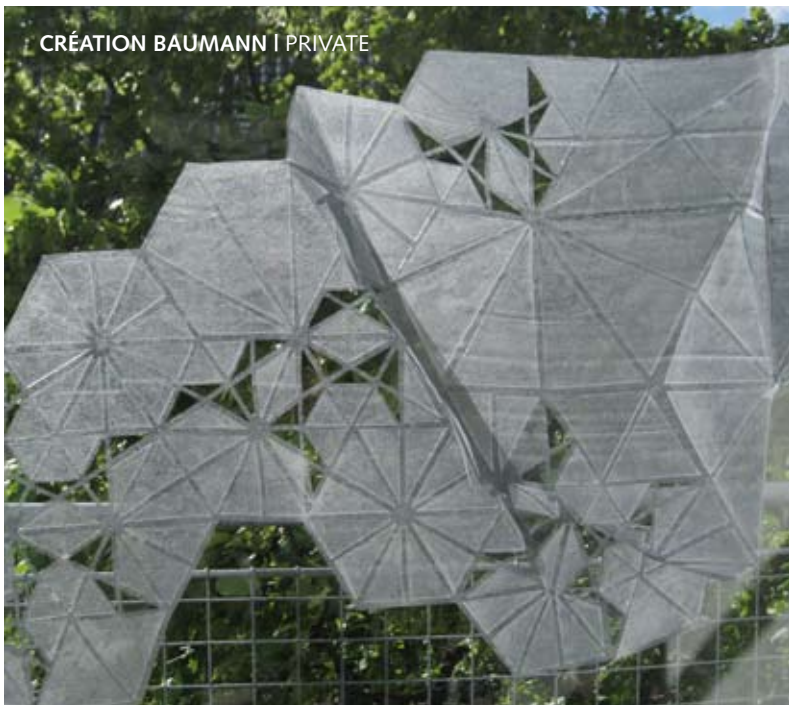

CRÉATION BAUMANN | PRIVATE

VM houses in Ørestaden, Copenhagen, Denmark

Architects:
CITA - Centre for IT and Architecture, Copenhagen

Initial situation:
This new type of building is based on the requirement for a lighter and breezier environment. The floor-to-ceiling windows make the line between the private and public space disappear.

Solution:
'Ice Fern' is a sculptural curtain that constantly evolves. The curtain's form can be changed constantly to ensure various different degrees of privacy - depending on requirements. Those parts of the curtain not in use are moved against the wall in order to dissolve the line between windows and wall. Gecko Crypta is cut by laser and then covered in laser-cut plastic.