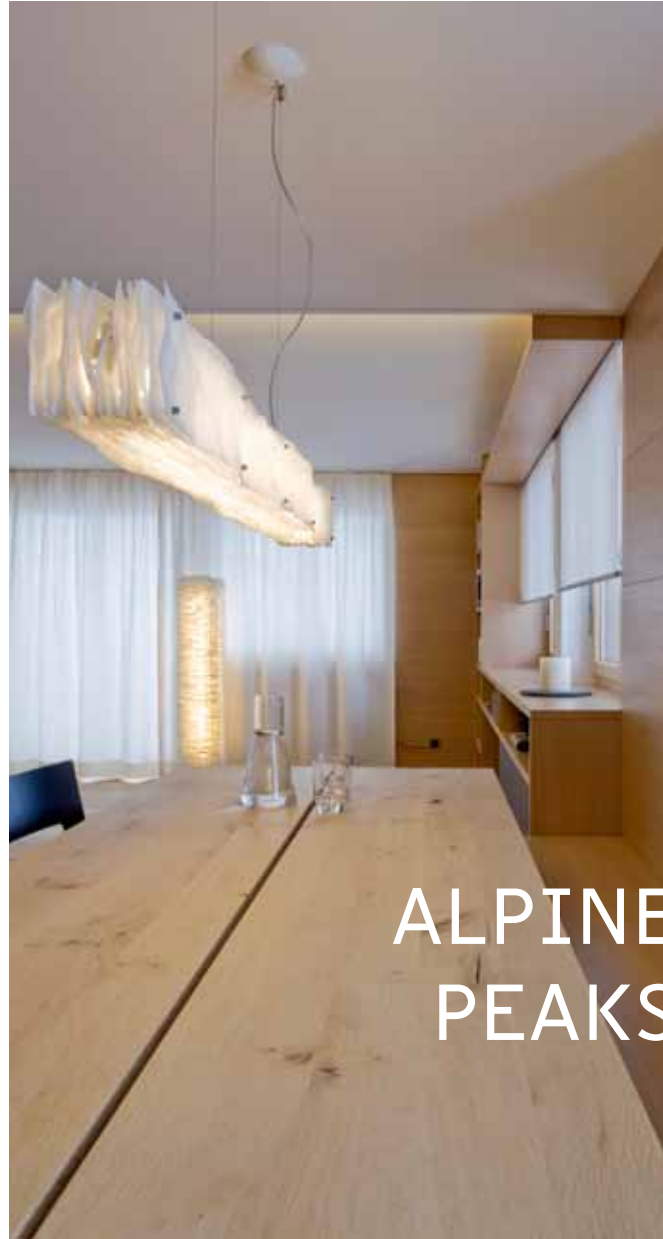

CRÉATION BAUMANN | PRIVATE

ALPINE PEAKS

Holiday home, Upper Valais, Switzerland

Architect:
Tschan InnenArchitektur, Möriken,
Switzerland

Initial situation:
The architectural and design weaknesses of an unfinished building, i.e. small windows and skew floor plans, were to be compensated with a high quality finishings.

Solution:
The mood in the room was to be achieved with a small number of carefully combined materials and surfaces expressing the character of the Alpine world. A classic linen fabric determines the atmosphere in the living room and proves to be a perfect fit with the other natural materials. A simple, semi-transparent, plain colored fabric was chosen for the roller blinds in the living- and bathrooms.